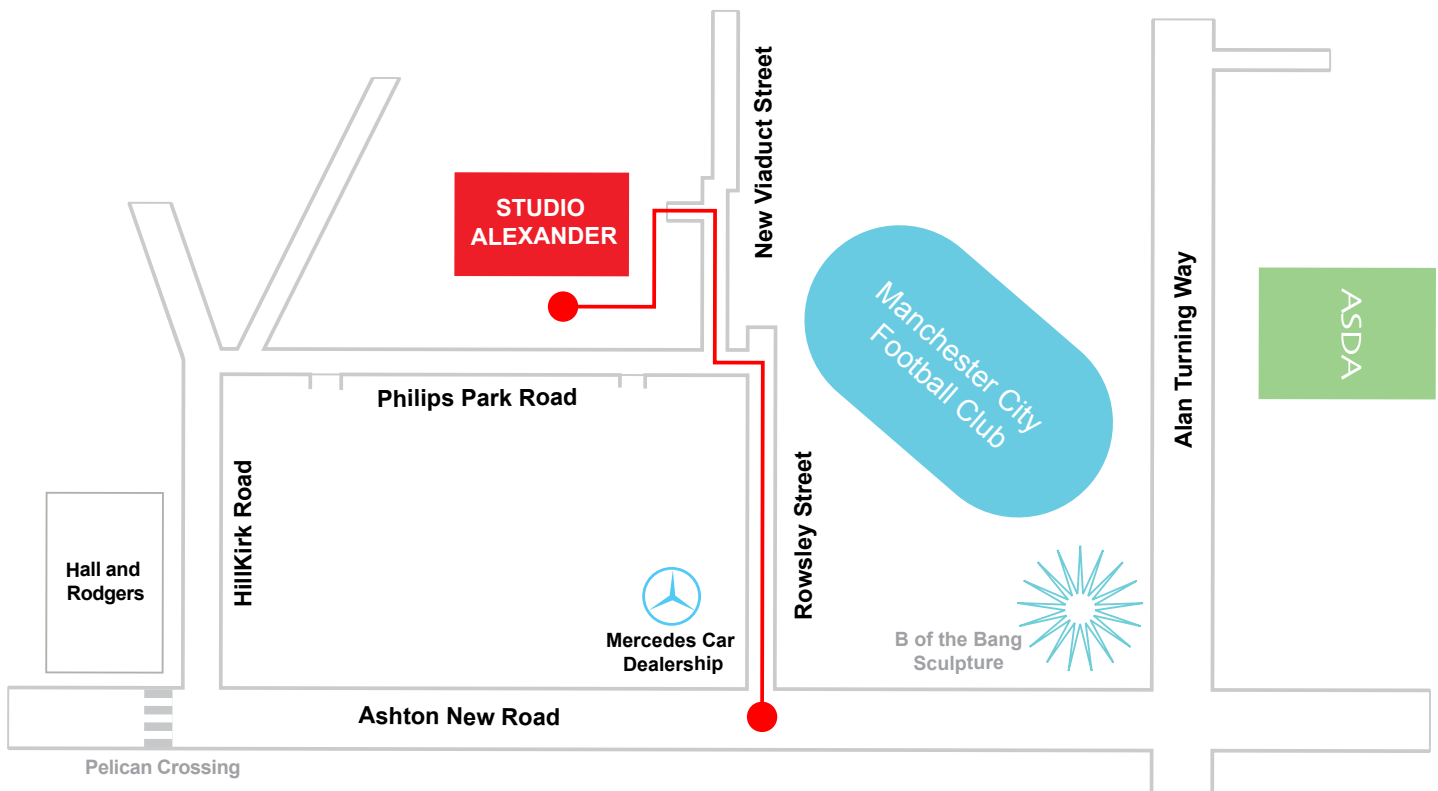

Studio Alexander

Studio Alexander
Philips Park Road
Manchester
M11 3FU

T: 0161 274 4321
F: 0161 273 7618
E: info@studioalexander.co.uk